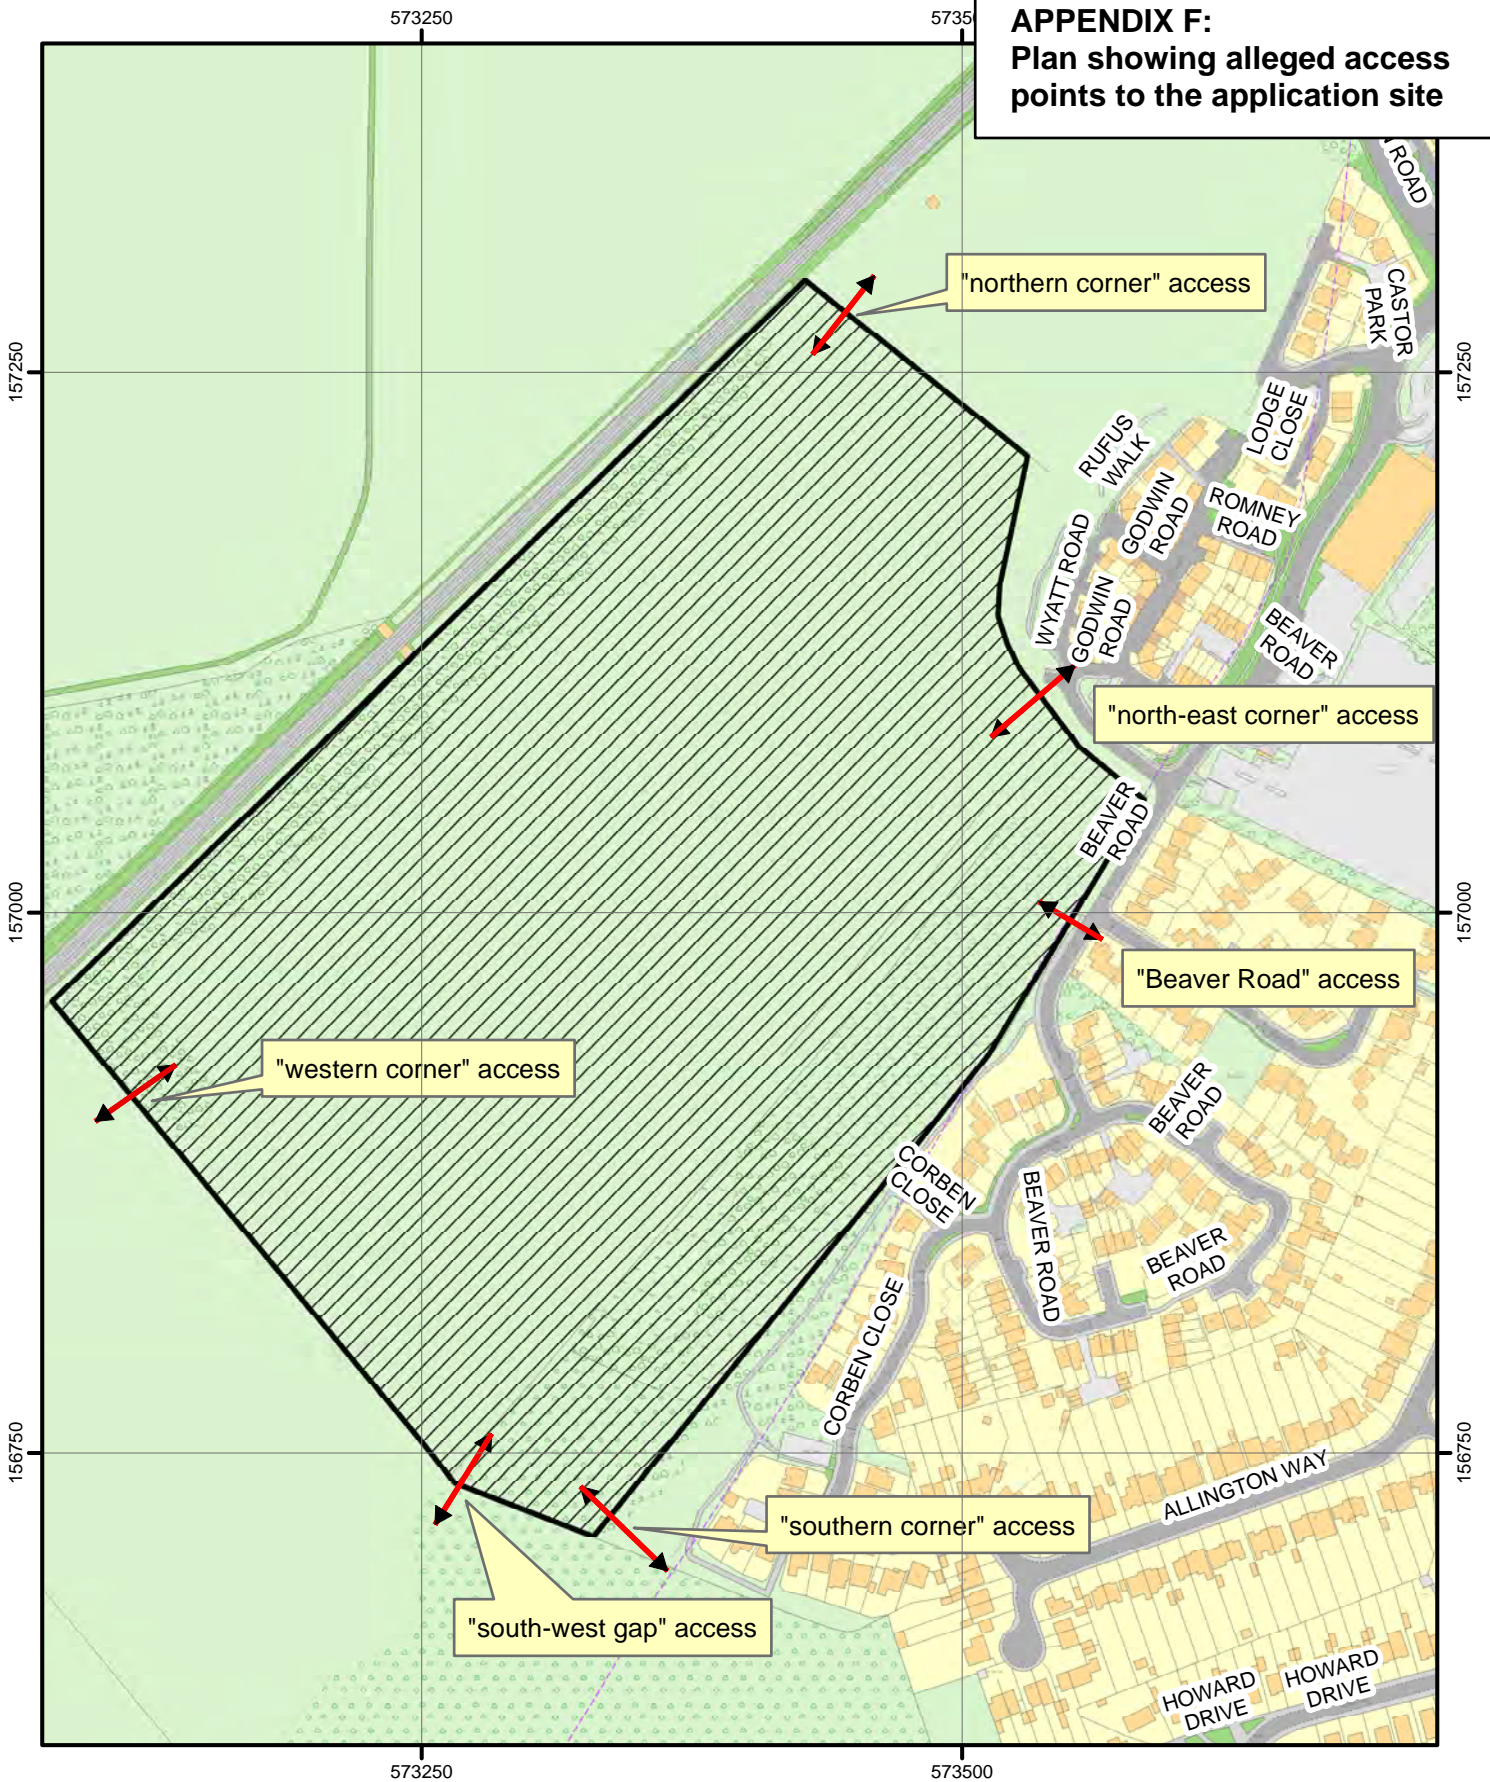

**APPENDIX F:  
Plan showing alleged access  
points to the application site**

Scale 1:3500  
@ A4

**Land subject to Village Green application  
at Bunyards Farm in the parish of Aylesford  
(VGA687)**